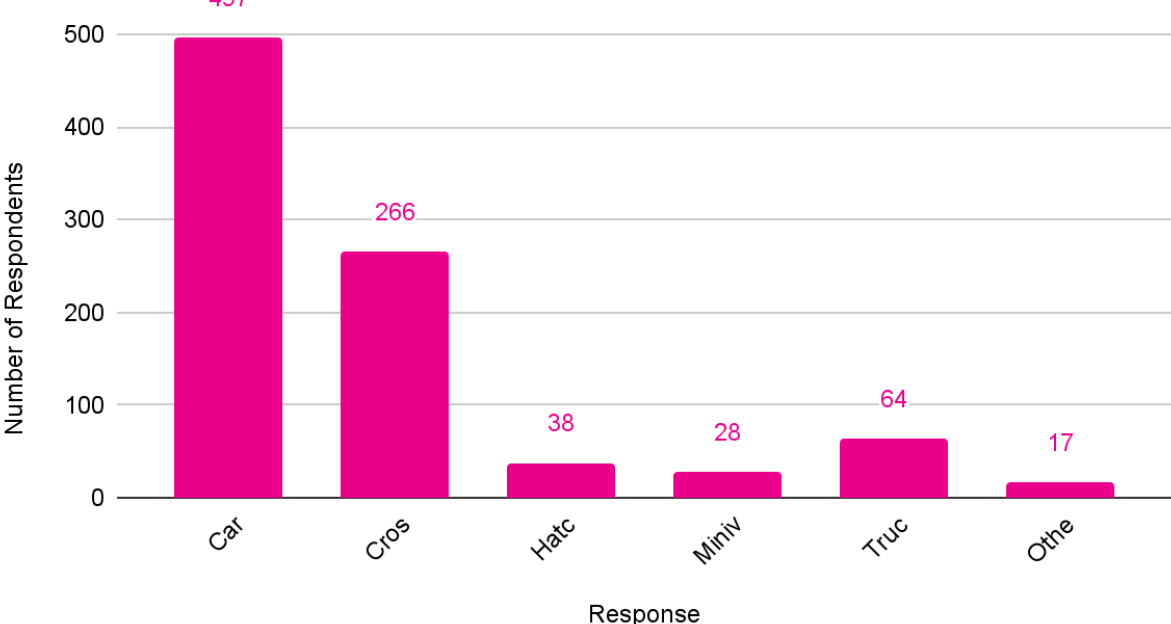

What type of vehicle do you drive?