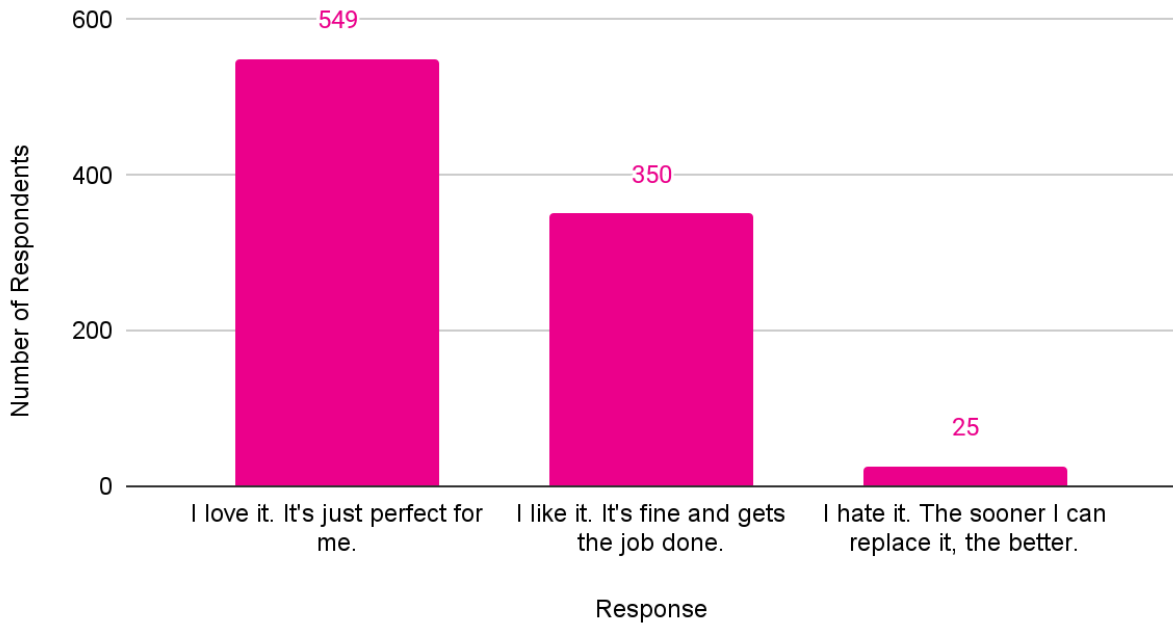

TrueCar's 2023 Valentine's Day Survey Raw Findings*

How you feel about your vehicle?

How long have you had your vehicle?

***Methodology:** TrueCar analyzed 1,152 responses to its Car Ownership Survey conducted on 2/1/2023.