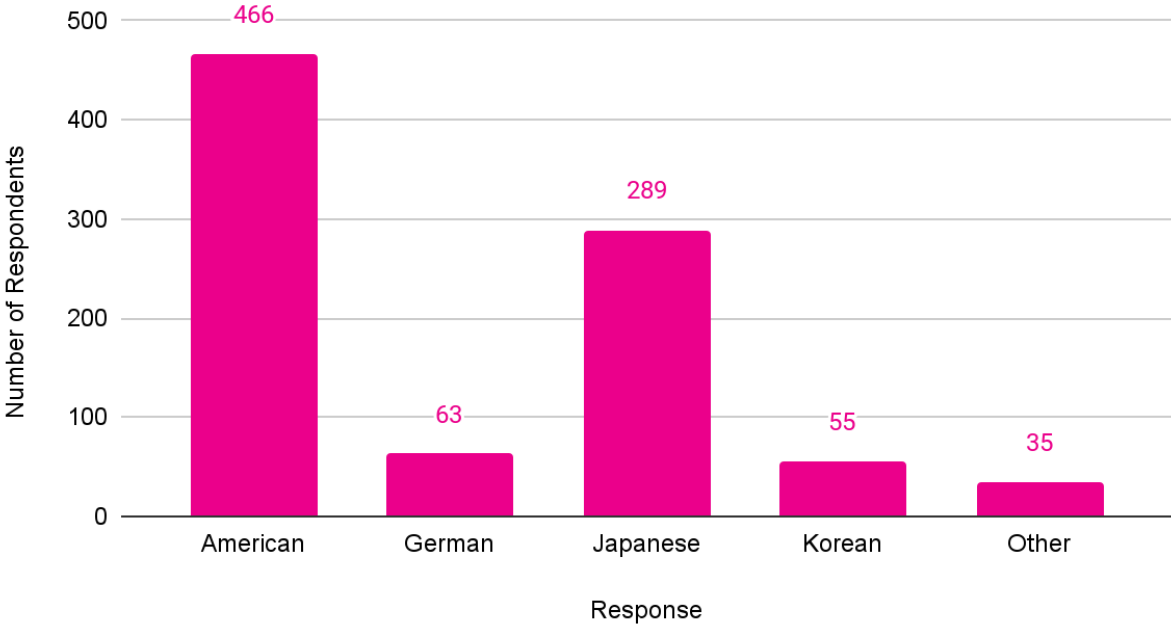

Which of these best describes your vehicle's brand?

*Methodology: TrueCar analyzed 1,152 responses to its Car Ownership Survey conducted on 2/1/2023.