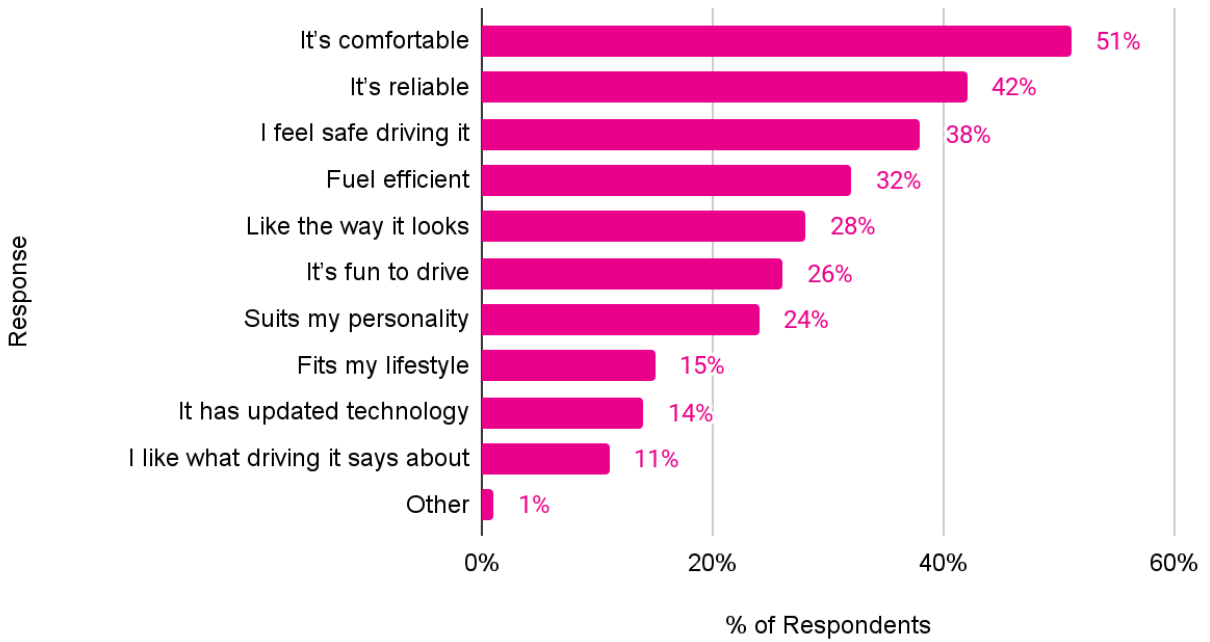

% of Respondents vs. Response