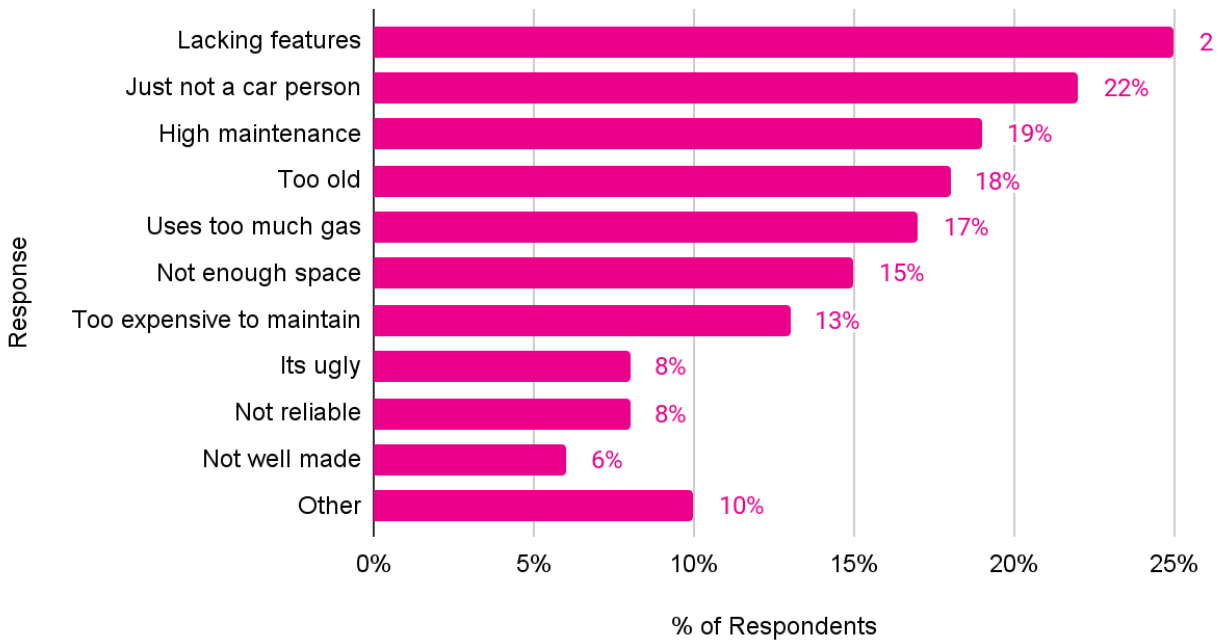

% of Respondents vs. Response

*Methodology: TrueCar analyzed 1,152 responses to its Car Ownership Survey conducted on 2/1/2023.