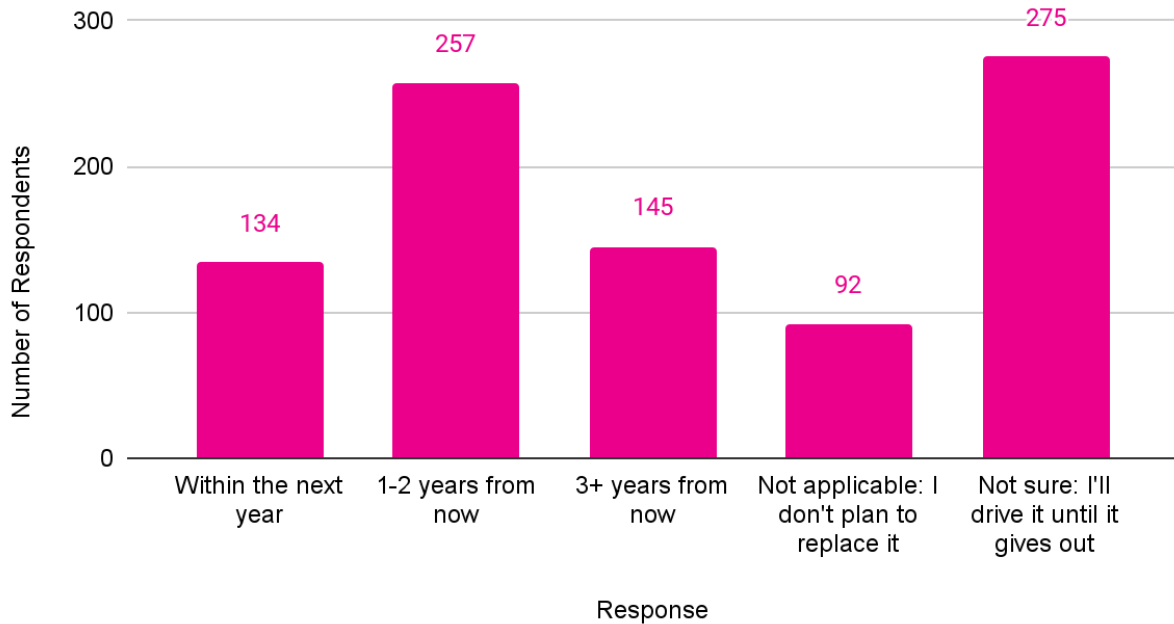

On average, how much time do you spend in your vehicle per week?

What type of vehicle do you drive?

***Methodology:** TrueCar analyzed 1,152 responses to its Car Ownership Survey conducted on 2/1/2023.

Of people who LOVE their vehicle, they plan to replace it...

Which of these best describes your vehicle's brand?

***Methodology:** TrueCar analyzed 1,152 responses to its Car Ownership Survey conducted on 2/1/2023.

When do you plan to replace this vehicle?

Which best describes the area you live?