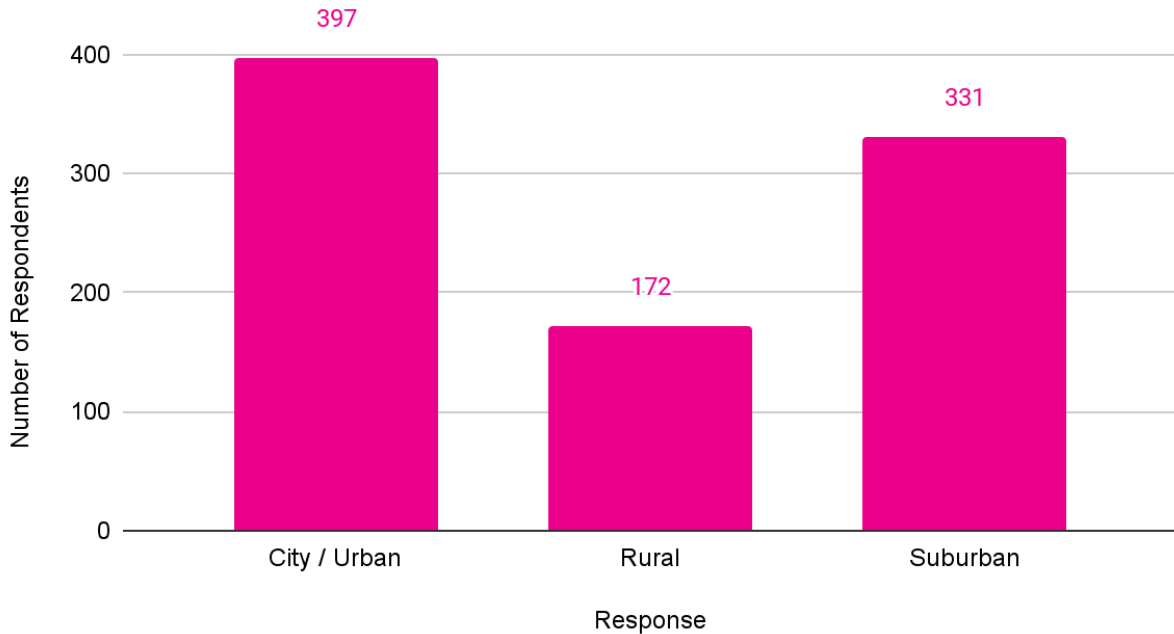

Which of these best describes your vehicle's brand?

***Methodology:** TrueCar analyzed 1,152 responses to its Car Ownership Survey conducted on 2/1/2023.

When do you plan to replace this vehicle?

Which best describes the area you live?

***Methodology:** TrueCar analyzed 1,152 responses to its Car Ownership Survey conducted on 2/1/2023.

Of people who LIKE their vehicle, they plan to replace it...

Of people who HATE their vehicle, they plan to replace it...