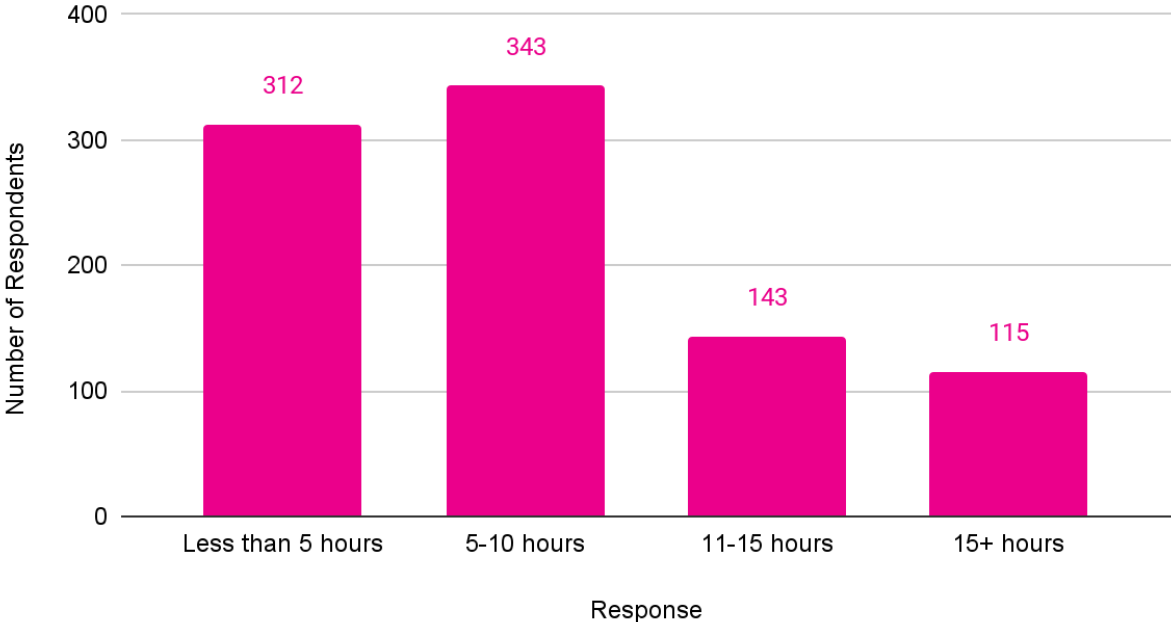

On average, how much time do you spend in your vehicle per week?